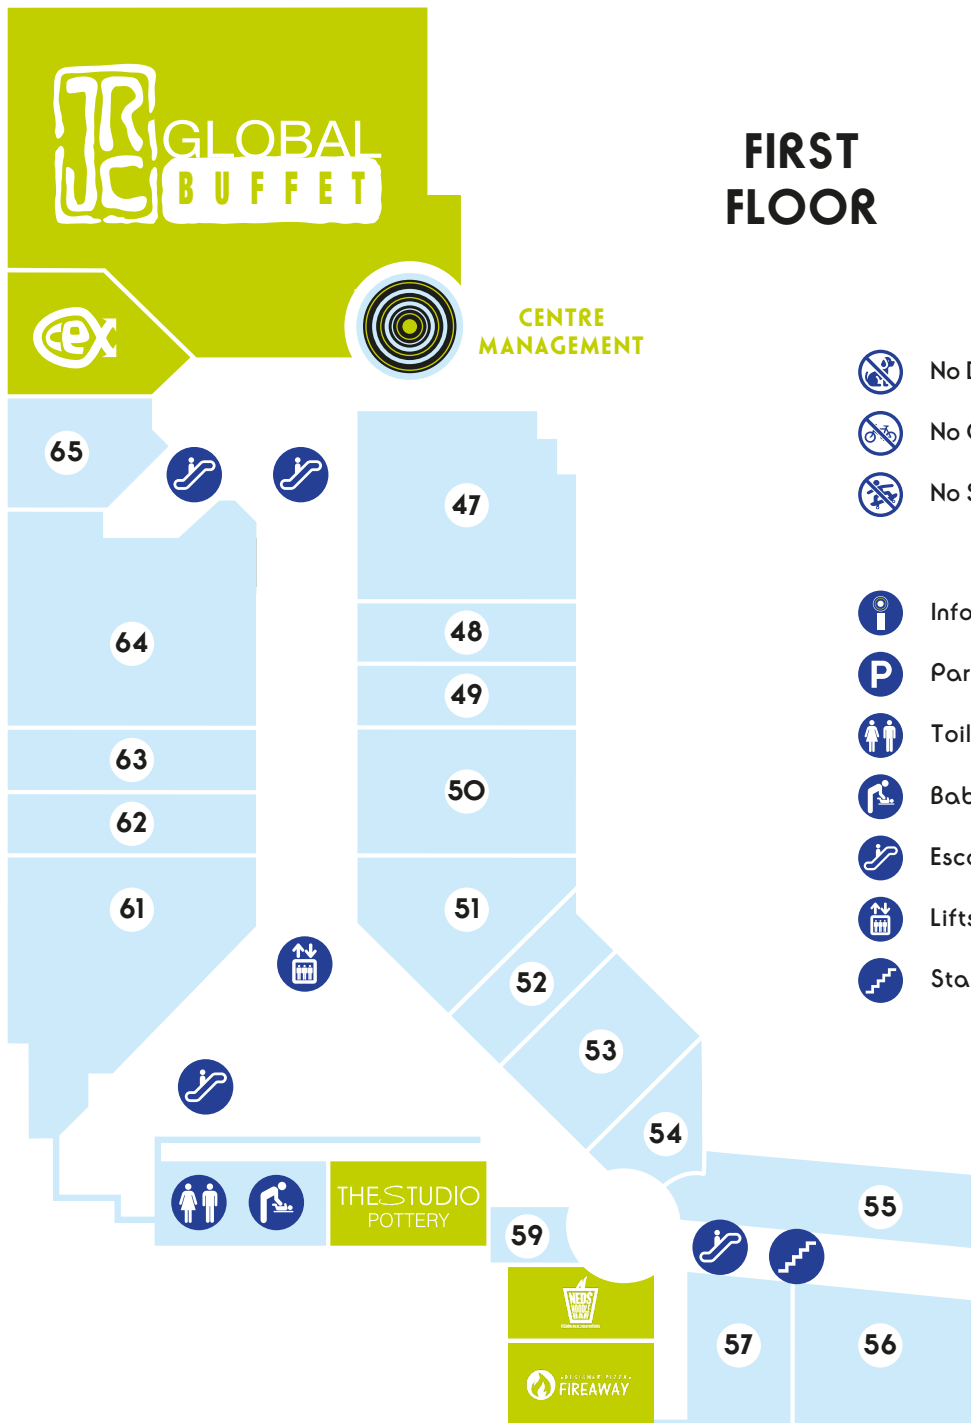

2	Fabulous	3	BB's Coffee & Muffins	4	tReds	5	Cards Direct	6	Shoe Zone	8 9	Savers	10	Route One
11	Perfume Shop	12	Grapetree	13	Shoes R Us	14	Claire's	16	Starbucks	17	F HInds	18 19	Moss Bross
20	Timpson	23	Phone Tower	24	Roman	25	Redds	26	Warren James	27	Bags 4 U	28	Dao Way
29	Fredericks	30	Evapo	31	Supercuts	32	USupport	33	Chari Teas	34	Almagrove	35	Titanic Tattoo
38	Disney Store	39	Yours Clothing	40	EST 1897	41	Blue Inc.	43	Bonmarche	44	Beauty Brow Bar	45	mobile Gifts
46	CeX	47	Peacocks										

FIRST FLOOR

-  No Dogs Except Guide Dogs
-  No Cycling
-  No Skateboarding
-  Information Desk
-  Parking
-  Toilets
-  Baby Change Facilities
-  Escalators
-  Lifts
-  Stairs

- | | | | | |
|----------------------------|----------------------------|--------------------------------|--------------------|-------------------------|
| 47 Rockbottom Toystore | 48 Kimaya | 50 The Affordable Wedding Shop | 51 The Loft Ladder | 53 Stakks Pancake House |
| 54 Costa Coffee | 55 Re:So | 58 Neds Noodles | 58 Fireaway Pizza | 59 ShakeAway |
| 60 The Studio - My Pottery | 61-62 Sea Life Play Centre | 63 Lillies | 64 WED2B | 65 KIDx |
| 66 CeX | | | | |